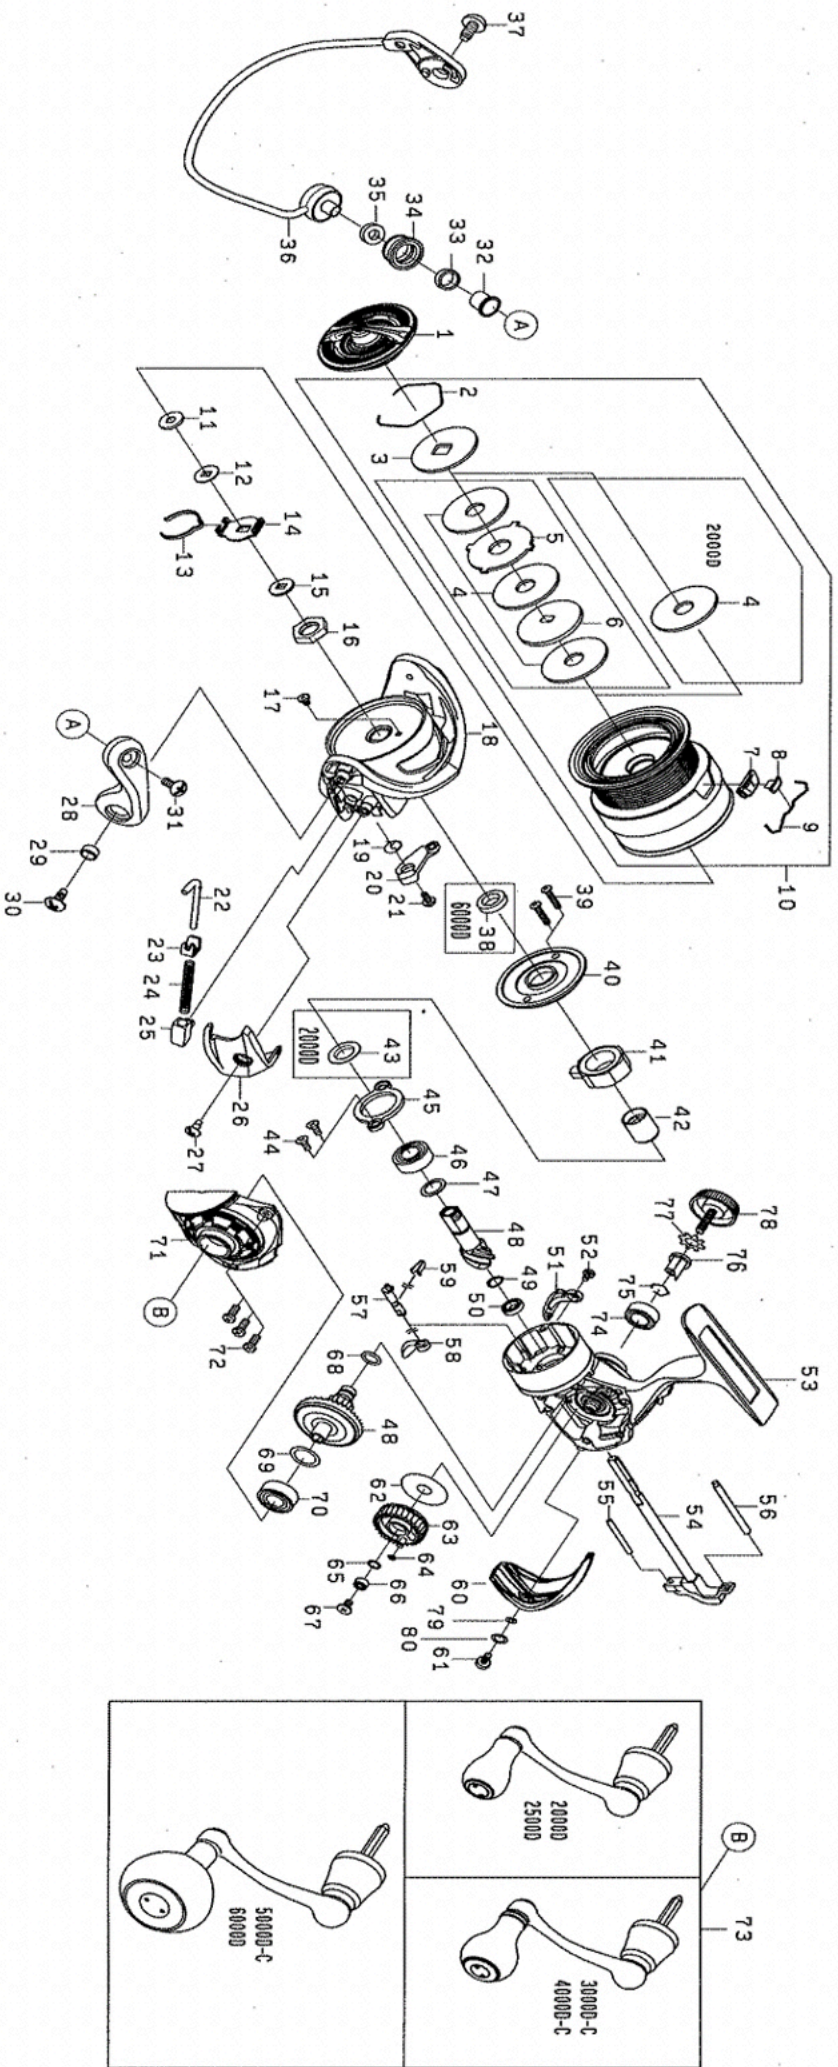

TIERRA LT 3000D-C

Feel Alive.

Please quote by part number, not key number when ordering.
spares@daiwaaustralia.com.au PH: (02) 8644 8644

REEL NAME	MGFT CODE	KEY NO	PARTS CODE	DESCRIPTION
TIERRA LT 3000D-C	S46517D	1	6J697603	DRAG KNOB
TIERRA LT 3000D-C	S46517D	2	6J547101	DRAG RING
TIERRA LT 3000D-C	S46517D	3	6J547001	DRAG DISC WASHER(A)
TIERRA LT 3000D-C	S46517D	4	6J546801	DRAG WASHER
TIERRA LT 3000D-C	S46517D	5	6J546902	DRAG LIP WASHER
TIERRA LT 3000D-C	S46517D	6	6J547001	DRAG DISC WASHER(B)
TIERRA LT 3000D-C	S46517D	7	6J558101	LINE STOPPER PLATE
TIERRA LT 3000D-C	S46517D	8	6J558001	LINE STOPPER
TIERRA LT 3000D-C	S46517D	9	6J314801	LINE STOPPER SPRING
TIERRA LT 3000D-C	S46517D	10	6J938701	SPOOL ASSY
TIERRA LT 3000D-C	S46517D	11	6E398003	SPOOL WASHER (A)
TIERRA LT 3000D-C	S46517D	12	6E467101	SPOOL WASHER (B)
TIERRA LT 3000D-C	S46517D	13	6J953201	CLICK LEAF SPRING
TIERRA LT 3000D-C	S46517D	14	6J546201	CLICK SPRING HOLDER
TIERRA LT 3000D-C	S46517D	15	6J703101	SPOOL WASHER (C)
TIERRA LT 3000D-C	S46517D	16	6J001901	ROTOR NUT
TIERRA LT 3000D-C	S46517D	17	6H022701	ROTOR NUT SCREW
TIERRA LT 3000D-C	S46517D	18	6H960056	ROTOR
TIERRA LT 3000D-C	S46517D	19	6H413601	KICK LEVER SPRING
TIERRA LT 3000D-C	S46517D	20	6J038501	KICK LEVER ASSY
TIERRA LT 3000D-C	S46517D	21	6H417701	KICK LEVER SCREW
TIERRA LT 3000D-C	S46517D	22	6H414101	ARM LEVER SHAFT
TIERRA LT 3000D-C	S46517D	23	6H576101	ARM LEVER SHAFT PLATE
TIERRA LT 3000D-C	S46517D	24	6H545701	ARM LEVER SHAFT SPRING
TIERRA LT 3000D-C	S46517D	25	6H414301	ARM LEVER SHAFT HOLDER
TIERRA LT 3000D-C	S46517D	26	6H960201	ARM LEVER SP COVER
TIERRA LT 3000D-C	S46517D	27	6G270801	ARM LEVER SP COVER SCREW
TIERRA LT 3000D-C	S46517D	28	6H728929	ARM LEVER
TIERRA LT 3000D-C	S46517D	29	6H962401	ARM LEVER SCREW COLLAR
TIERRA LT 3000D-C	S46517D	30	6G205001	ARM LEVER SCREW
TIERRA LT 3000D-C	S46517D	31	6G195602	ROLLER SCREW
TIERRA LT 3000D-C	S46517D	32	6G195501	ROLLER COLLAR(A)
TIERRA LT 3000D-C	S46517D	33	6G220701	ROLLER COLLAR(B)
TIERRA LT 3000D-C	S46517D	34	6J089901	LINE ROLLER
TIERRA LT 3000D-C	S46517D	35	6G874201	ROLLER COLLAR(C)
TIERRA LT 3000D-C	S46517D	36	6H984401	BAIL ASSY
TIERRA LT 3000D-C	S46517D	37	6G205001	BAIL HOLDER SCREW
TIERRA LT 3000D-C	S46517D	38	-	-
TIERRA LT 3000D-C	S46517D	39	6J001601	SEALED CAP SCREW
TIERRA LT 3000D-C	S46517D	40	6J001501	SEALED CAP
TIERRA LT 3000D-C	S46517D	41	6J388401	ONEWAY CLUTCH
TIERRA LT 3000D-C	S46517D	42	6J001403	CLUTCH RING
TIERRA LT 3000D-C	S46517D	43	-	-
TIERRA LT 3000D-C	S46517D	44	6J000901	PINION BEARING PLATE SCREW
TIERRA LT 3000D-C	S46517D	45	6H442201	PINION BEARING PLATE
TIERRA LT 3000D-C	S46517D	46	6G467302	PINION BALL BEARING (A)
TIERRA LT 3000D-C	S46517D	47	63758502	PINION BEARING WASHER (B)
TIERRA LT 3000D-C	S46517D	48	6Z025209	PINION + DRIVE GEAR SET
TIERRA LT 3000D-C	S46517D	49	6H931701	PINION BEARING SPRING WASHER
TIERRA LT 3000D-C	S46517D	50	6H959601	PINION BALL BEARING (B)
TIERRA LT 3000D-C	S46517D	51	6J001101	BAIL KICK COLLAR
TIERRA LT 3000D-C	S46517D	52	6G940402	BAIL KICK COLLAR SCREW
TIERRA LT 3000D-C	S46517D	53	6J937701	BODY ASSY
TIERRA LT 3000D-C	S46517D	54	6J140703	MAIN SHAFT
TIERRA LT 3000D-C	S46517D	55	6J084801	OSCILLATING POST (A)
TIERRA LT 3000D-C	S46517D	56	6H614301	OSCILLATING POST (B)
TIERRA LT 3000D-C	S46517D	57	6H595501	STOPPER CAM
TIERRA LT 3000D-C	S46517D	58	6H595401	STOPPER LEVER
TIERRA LT 3000D-C	S46517D	59	6H697801	STOPPER CAM LEAF SPRING
TIERRA LT 3000D-C	S46517D	60	6J492601	REAR CAP
TIERRA LT 3000D-C	S46517D	61	6J001801	REAR CAP SCREW
TIERRA LT 3000D-C	S46517D	62	6H595701	OSCILLATING GEAR WASHER
TIERRA LT 3000D-C	S46517D	63	6H595801	OSCILLATING GEAR
TIERRA LT 3000D-C	S46517D	64	6H770601	OSCILLATING GEAR O-RING
TIERRA LT 3000D-C	S46517D	65	6H129201	OSCILLATING GEAR BEARING WASHER
TIERRA LT 3000D-C	S46517D	66	6G469005	OSCILLATING GEAR BALL BEARING
TIERRA LT 3000D-C	S46517D	67	6G940402	OSCILLATING GEAR SCREW
TIERRA LT 3000D-C	S46517D	68	6G670501	DRIVE GEAR O-RING
TIERRA LT 3000D-C	S46517D	69	63758502	DRIVE GEAR WASHER
TIERRA LT 3000D-C	S46517D	70	6G467302	DRIVE BALL BEARING (A)
TIERRA LT 3000D-C	S46517D	71	6J937901	BODY COVER ASSY
TIERRA LT 3000D-C	S46517D	72	6G332904	BODY COVER SCREW
TIERRA LT 3000D-C	S46517D	73	6J938601	HANDLE ASSY
TIERRA LT 3000D-C	S46517D	74	6G522706	DRIVE BALL BEARING (B)
TIERRA LT 3000D-C	S46517D	75	6G472401	DRIVE BALL BEARING (B) RING
TIERRA LT 3000D-C	S46517D	76	6F721001	HANDLE COLLAR
TIERRA LT 3000D-C	S46517D	77	61608401	HANDLE WASHER
TIERRA LT 3000D-C	S46517D	78	6H613302	HANDLE CAP
TIERRA LT 3000D-C	S46517D	79	6F037404	REAR CAP WASHER (A)
TIERRA LT 3000D-C	S46517D	80	6B411703	REAR CAP WASHER (B)